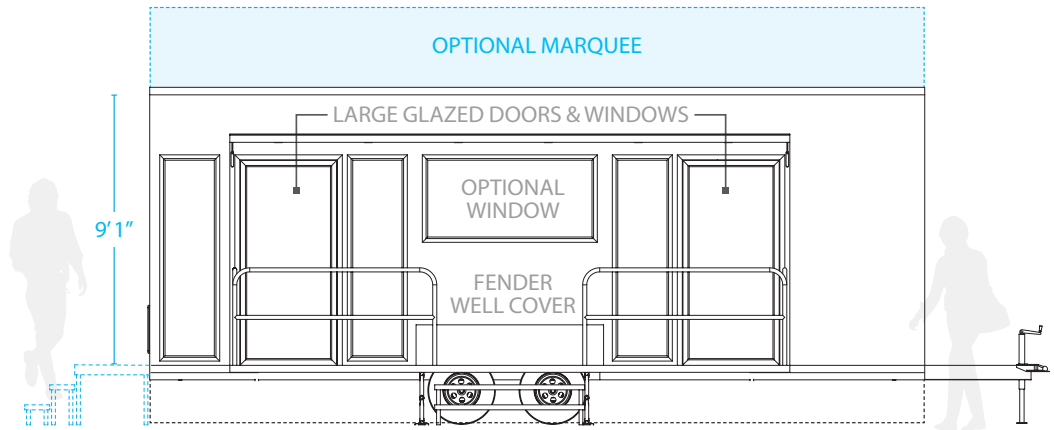

# Our Patented\* EXT Experiential Trailer Solutions Are Easily Customizable To Your Brand Needs

**RIGHT ELEVATION**

**SETS UP IN 15 MINUTES!**

**FLOOR PLAN (OPEN CONFIGURATION)**

\*PAT. NO. US 9,896,017

# Some Of Our Custom EXT Solutions

40' EXT GOOSENECK / CLAWS NAIL SALON WITH CUSTOM MARQUEE

JOHNNIE WALKER / DOUBLE SIDED, OPEN AIR CONCEPT

JOHNNIE WALKER / DOUBLE SIDED OPEN AIR CONCEPT

AIR NATIONAL GUARD / DOUBLE SIDED OPEN AIR CONCEPT WITH MARQUEE

SAP / B2B THREE SIDED MOBILE SHOWROOM

**STANDARD  
FEATURES**

- Extended height ceilings
- Large storage compartment
- ADA width rear entrance door
- Self-closing glass doors with locks
- Railing system
- 14,000 pound GVWR
- Set for a weight distribution hitch system
- 15 minute set up
- 4KW Onan built in generator
- 1 rooftop AC unit
- Electrical panel with 50 amp shore power
- Spare tire

**OPTIONAL  
FEATURES**

- TV vending on the show side exterior
- Rooftop marquee
- Skirting for the stages and trailer
- Custom railing system
- Built in audio system
- Custom flooring options
- Additional AC unit (requires 7KW generator)
- Larger generator
- ADA ramp for rear entrance
- 8' canopy
- Gooseneck version for increased space and weight capacity
- Optional rear doors, walls or windows