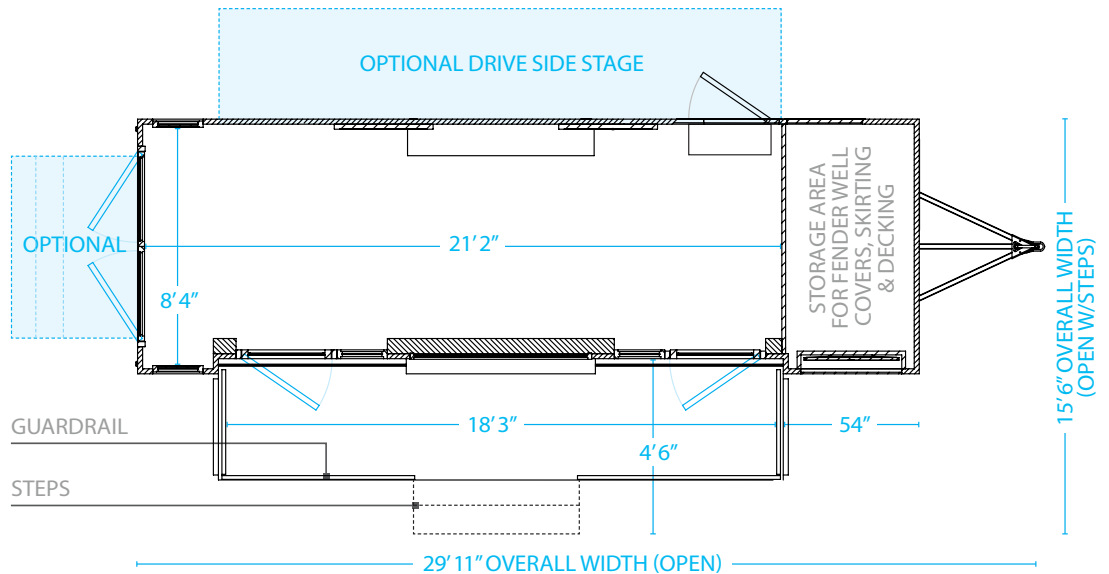

# Our Patented\* EXT Experiential Trailer Solutions Are Easily Customizable To Your Brand Needs

**RIGHT ELEVATION**

**SETS UP IN 15 MINUTES!**

**FLOOR PLAN (OPEN CONFIGURATION)**

\*PAT. NO. US 9,896,017

# Some Of Our Custom EXT Solutions

40' EXT GOOSENECK / CLAWS NAIL SALON WITH CUSTOM MARQUEE

JOHNNIE WALKER / DOUBLE SIDED, OPEN AIR CONCEPT

JOHNNIE WALKER / DOUBLE SIDED OPEN AIR CONCEPT

AIR NATIONAL GUARD / DOUBLE SIDED OPEN AIR CONCEPT WITH MARQUEE

SAP / B2B THREE SIDED MOBILE SHOWROOM

**STANDARD  
FEATURES**

- Extended height ceilings
- Large storage compartment
- ADA width rear entrance door
- Self-closing glass doors with locks
- Railing system
- 14,000 pound GVWR
- Set for a weight distribution hitch system
- 15 minute set up
- 4KW Onan built in generator
- 1 rooftop AC unit
- Electrical panel with 50 amp shore power
- Spare tire