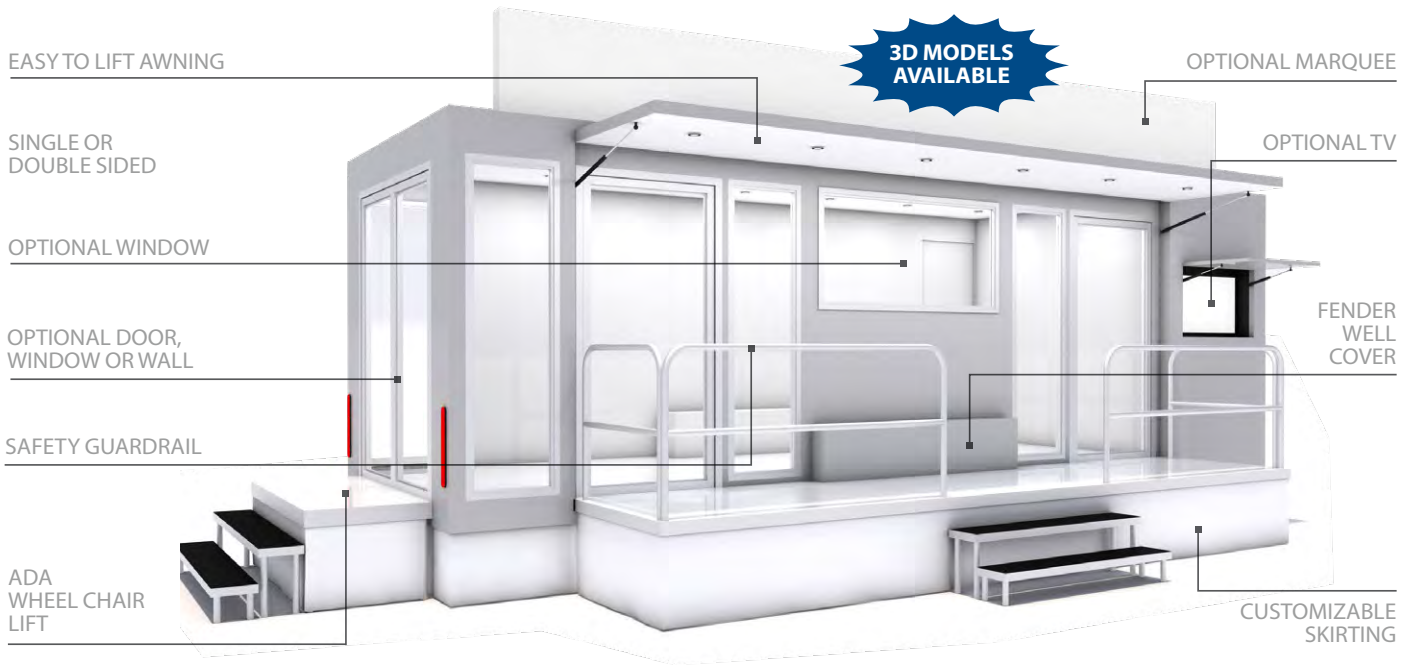

Our Patented* EXT Experiential Trailer Solutions Are Easily Customizable To Your Brand Needs